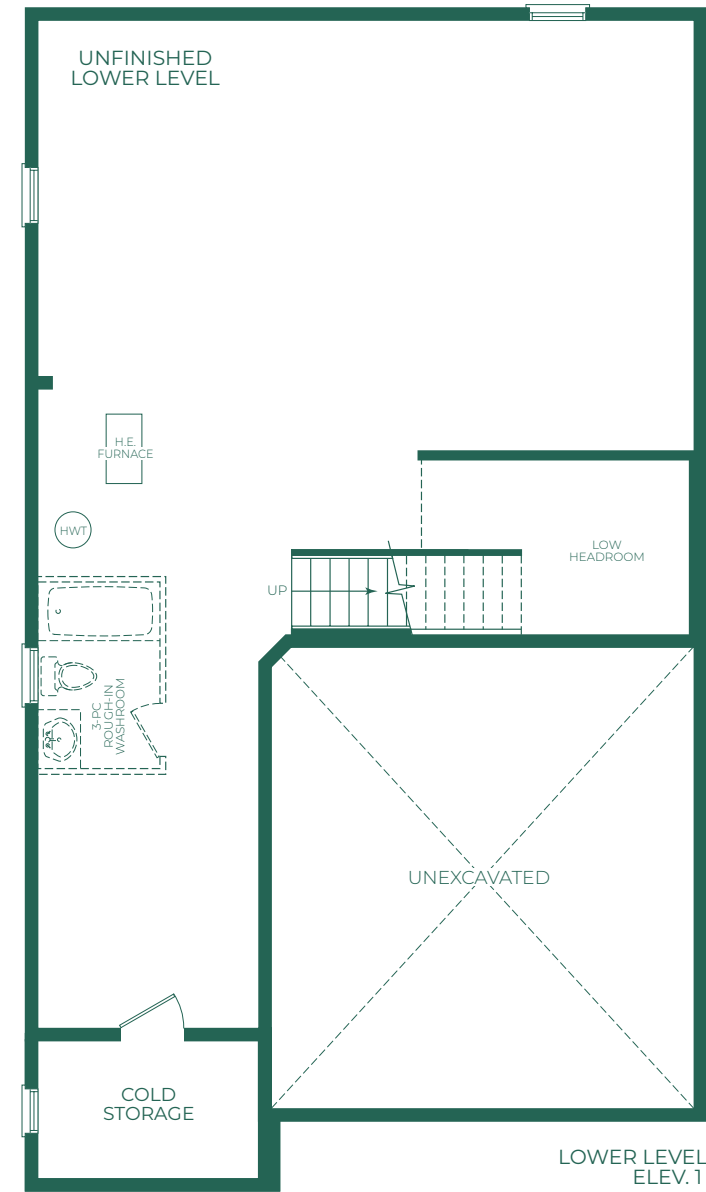

Liana 3

36' LOT • 2,288 SQ. FT.

Orientation of home may be reversed and purchaser agrees to accept the same. Steps and porches may vary at any exterior entrance ways due to grading variance. Actual usable floor space may vary from the stated floor areas. All renderings are artists concept. Dimensions, specifications and architectural detailing subject to modifications. Roofline and adjoining model types may vary due to siting. Appliances, furniture and furnishings not included. E. & O. E. October 2018

Orientation of home may be reversed and purchaser agrees to accept the same. Steps and porches may vary at any exterior entrance ways due to grading variance. Actual usable floor space may vary from the stated floor areas. All renderings are artists concept. Dimensions, specifications and architectural detailing subject to modifications. Roofline and adjoining model types may vary due to siting. Appliances, furniture and furnishings not included. E. & O. E. October 2018