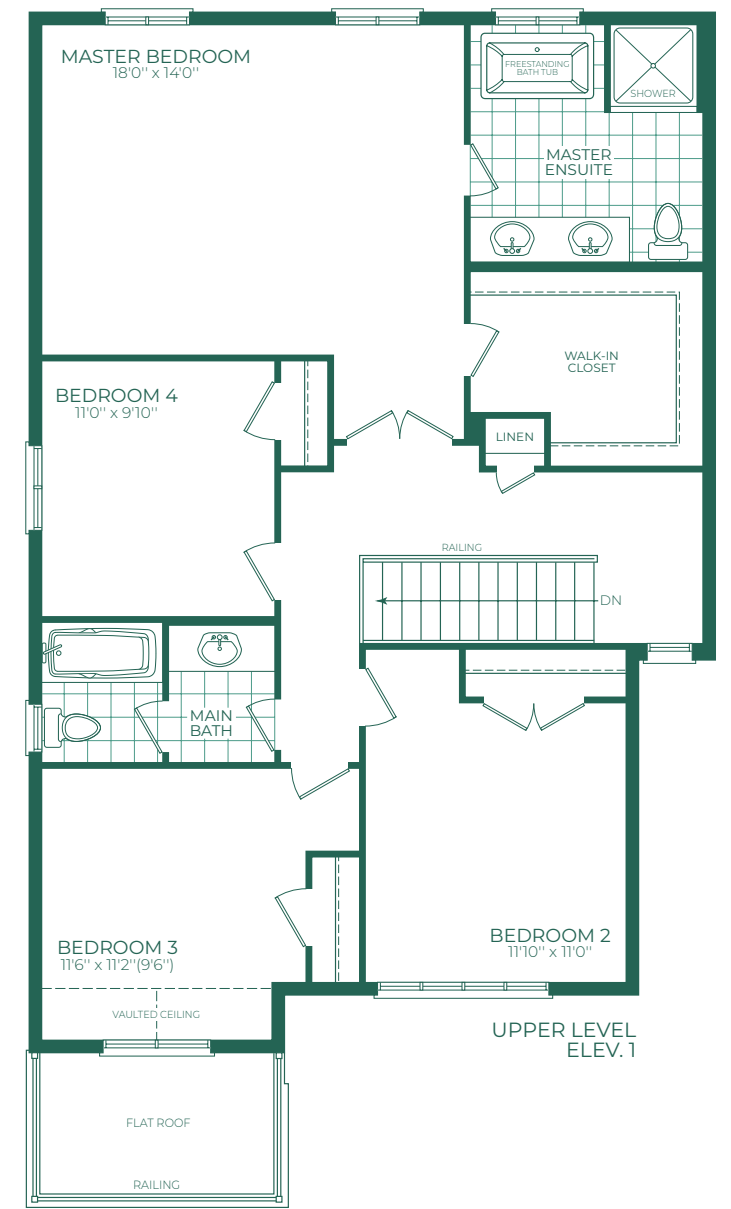

Liana 3

36' LOT • 2,288 SQ. FT.

Orientation of home may be reversed and purchaser agrees to accept the same. Steps and porches may vary at any exterior entrance ways due to grading variance. Actual usable floor space may vary from the stated floor areas. All renderings are artists concept. Dimensions, specifications and architectural detailing subject to modifications. Roofline and adjoining model types may vary due to siting. Appliances, furniture and furnishings not included. E. & O. E. October 2018

Orientation of home may be reversed and purchaser agrees to accept the same. Steps and porches may vary at any exterior entrance ways due to grading variance. Actual usable floor space may vary from the stated floor areas. All renderings are artists concept. Dimensions, specifications and architectural detailing subject to modifications. Roofline and adjoining model types may vary due to siting. Appliances, furniture and furnishings not included. E. & O. E. October 2018