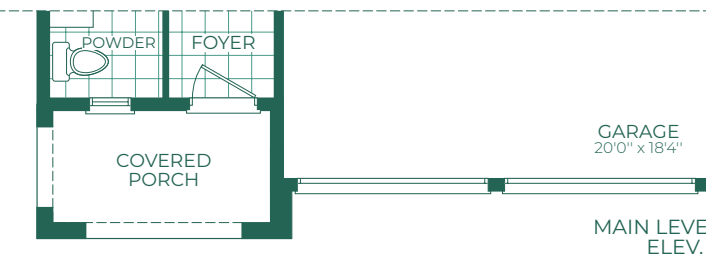

Liana 3

36' LOT • 2,288 SQ. FT.

Orientation of home may be reversed and purchaser agrees to accept the same. Steps and porches may vary at any exterior entrance ways due to grading variance. Actual usable floor space may vary from the stated floor areas. All renderings are artists concept. Dimensions, specifications and architectural detailing subject to modifications. Roofline and adjoining model types may vary due to siting. Appliances, furniture and furnishings not included. E. & O. E. October 2018

Orientation of home may be reversed and purchaser agrees to accept the same. Steps and porches may vary at any exterior entrance ways due to grading variance. Actual usable floor space may vary from the stated floor areas. All renderings are artists concept. Dimensions, specifications and architectural detailing subject to modifications. Roofline and adjoining model types may vary due to siting. Appliances, furniture and furnishings not included. E. & O. E. October 2018