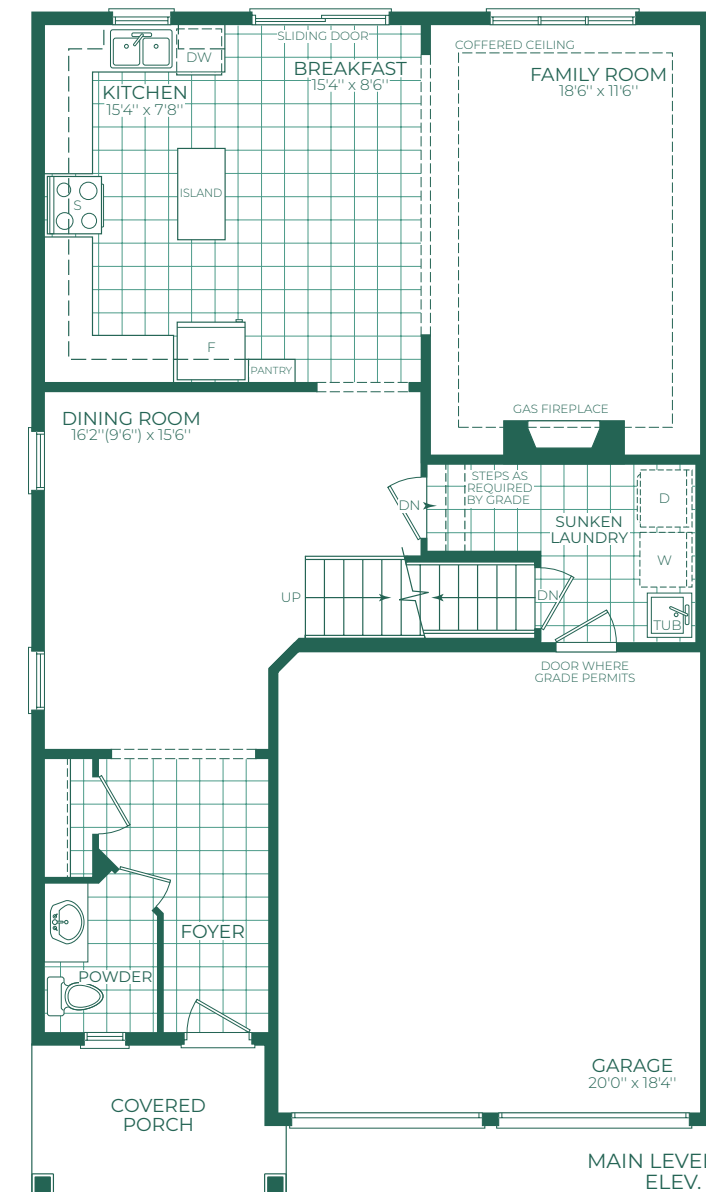

Liana 3

36' LOT • 2,288 SQ. FT.

Orientation of home may be reversed and purchaser agrees to accept the same. Steps and porches may vary at any exterior entrance ways due to grading variance. Actual usable floor space may vary from the stated floor areas. All renderings are artists concept. Dimensions, specifications and architectural detailing subject to modifications. Roofline and adjoining model types may vary due to siting. Appliances, furniture and furnishings not included. E. & O. E. October 2018

Orientation of home may be reversed and purchaser agrees to accept the same. Steps and porches may vary at any exterior entrance ways due to grading variance. Actual usable floor space may vary from the stated floor areas. All renderings are artists concept. Dimensions, specifications and architectural detailing subject to modifications. Roofline and adjoining model types may vary due to siting. Appliances, furniture and furnishings not included. E. & O. E. October 2018