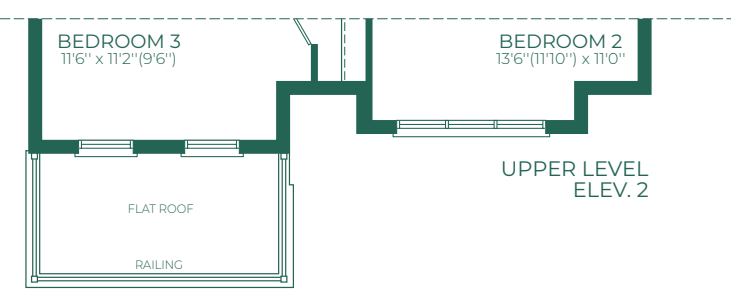

Liana 3

36' LOT • 2,288 SQ. FT.

Orientation of home may be reversed and purchaser agrees to accept the same. Steps and porches may vary at any exterior entrance ways due to grading variance. Actual usable floor space may vary from the stated floor areas. All renderings are artists concept. Dimensions, specifications and architectural detailing subject to modifications. Roofline and adjoining model types may vary due to siting. Appliances, furniture and furnishings not included. E. & O. E. October 2018